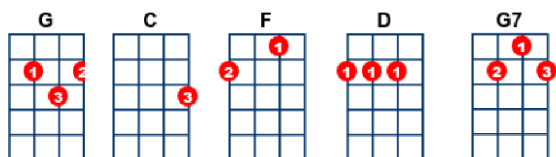

I'm a Believer [G] key:G, artist:The Monkees writer:Neil Diamond

Intro:

I'm in [G] love, [C] ooh

I'm a be [G] liever! I couldn't [F] leave her if I [D] tried.

[G] I thought love was [D] only true in [G] fairy tales
[G] Meant for someone [D] else but not for [G] me. [G7]
[C] Love was out to [G] get me
[C] That's the way it [G] seemed.
[C] Disappointment [G] haunted all my [D] dreams.

[NC] Then I saw her [G]// face, [C]// [G] now I'm a [G]// believer!
[C]// [G]

Not a [G]// trace [C]// [G] of doubt in my [G]// mind. [C]// [G]

I'm in [G] love, [C] ooh

I'm a be [G] liever! I couldn't [F] leave her if I [D] tried [D]

(first two lines instrumental):

[G] I thought love was [D] more or less a [G] given thing,

[G] Seems the more I [D] gave the less I [G] got [G7]

[C] Love was out to [G] get me, [C] That's the way it [G] seemed.