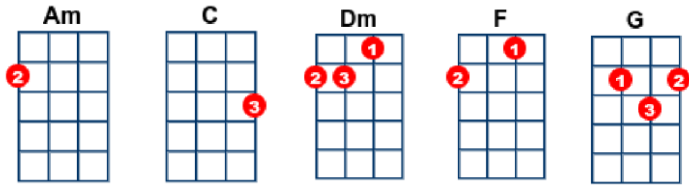

# Last Christmas

key:C, artist:Wham writer:George Michael

**[C] [C]**

**[C]** Last Christmas I gave you my heart,  
But the **[Am]** very next day you gave it away,  
**[Dm]** This year to save me from tears,  
I'll **[G]** give it to someone special.

**[C]** Last Christmas I gave you my heart,  
But the **[Am]** very next day you gave it away,  
**[Dm]** This year to save me from tears,  
I'll **[G]** give it to someone special.

**[C]** Once bitten and twice shy,  
**[Am]** I keep my distance, but you still catch my eye,  
**[F]** Tell me baby, do you recognize me?  
**[G]** Well, it's been a year, it doesn't surprise me.  
**[C]** (Happy Christmas) I wrapped it up and sent it,  
**[Am]** With a note saying, "I love you" , I meant it,  
**[Dm]** Now I know what a fool I've been,  
But if you **[G]** kissed me now, I know you'd fool me again.

**[C]** A crowded room, friends with tired eyes,  
**[Am]** I'm hiding from you, and your soul of ice,  
**[F]** My god, I thought you were someone to rely on,  
**[G]** Me? **/TACET** I guess I was a shoulder to cry on.

**[C]** A face on a lover with a fire in his heart,  
**[Am]** A man under cover but you tore me a **[Dm]** part,  
**[Dm]** Oh, oh  
Now I've **[G]** found a real love you'll never fool me again.

**[C]** Last Christmas I gave you my heart,  
But the **[Am]** very next day you gave it away,  
**[Dm]** This year to save me from tears,  
I'll **[G]** give it to someone special.