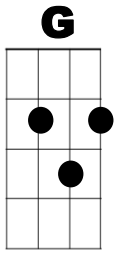

# I'm Dreaming of a White Christmas (Traditional)

Intro: Lead uke 2 bars of G ↓↓↑↑↓ ↓↓↑↑↓

## Verse 1:

**G** **Am** **D**  
I'm dreaming of a white Christmas,  
**C** **D** **G**  
Just like the ones I used to know,  
**G** **G7** **C** **Cm**  
Where the tree tops glisten and children listen,  
**G** **Em** **Am** **D**  
To hear sleigh bells in the snow

## Verse 2:

**G** **Am** **D**  
I'm dreaming of a white Christmas,  
**C** **D** **G**  
With every Christmas card I write,  
**G** **G7** **C** **Cm**  
May your days be merry and bright,  
**G** **Am** **G**  
And may all your Christmases be white

## Verse 3:

**G** **Am** **D**  
I'm dreaming of a white Christmas,  
**C** **D** **G**  
Just like the ones I used to know,  
**G** **G7** **C** **Cm**  
Where the tree tops glisten and children listen,  
**G** **Em** **Am** **D**  
To hear sleigh bells in the snow