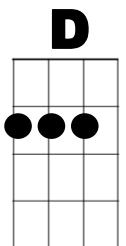

# I'm Dreaming of a White Christmas (Traditional)

Intro: Lead uke 2 bars of G ↓↓↑↑↓ ↓↓↑↑↓

## Verse 1:

**G** **Am** **D**  
I'm dreaming of a white Christmas,  
**C** **D** **G**  
Just like the ones I used to know,  
**G** **G7** **C** **Cm**  
Where the tree tops glisten and children listen,  
**G** **Em** **Am** **D**  
To hear sleigh bells in the snow

## Verse 2:

**G** **Am** **D**  
I'm dreaming of a white Christmas,  
**C** **D** **G**  
With every Christmas card I write,  
**G** **G7** **C** **Cm**  
May your days be merry and bright,  
**G** **Am** **G**  
And may all your Christmases be white

## Verse 3:

**G** **Am** **D**  
I'm dreaming of a white Christmas,  
**C** **D** **G**  
Just like the ones I used to know,  
**G** **G7** **C** **Cm**  
Where the tree tops glisten and children listen,  
**G** **Em** **Am** **D**  
To hear sleigh bells in the snow