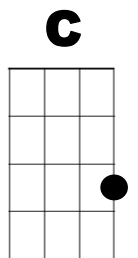

# I'm Dreaming of a White Christmas (Traditional)

Intro: Lead uke 2 bars of G ↓↓↑↑↓ ↓↓↑↑↓

## Verse 1:

**G** **Am** **D**  
I'm dreaming of a white Christmas,  
**C** **D** **G**  
Just like the ones I used to know,  
**G** **G7** **C** **Cm**  
Where the tree tops glisten and children listen,  
**G** **Em** **Am** **D**  
To hear sleigh bells in the snow

## Verse 2:

**G** **Am** **D**  
I'm dreaming of a white Christmas,  
**C** **D** **G**  
With every Christmas card I write,  
**G** **G7** **C** **Cm**  
May your days be merry and bright,  
**G** **Am** **G**  
And may all your Christmases be white

## Verse 3:

**G** **Am** **D**  
I'm dreaming of a white Christmas,  
**C** **D** **G**  
Just like the ones I used to know,  
**G** **G7** **C** **Cm**  
Where the tree tops glisten and children listen,  
**G** **Em** **Am** **D**  
To hear sleigh bells in the snow