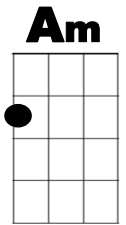

# I'm Dreaming of a White Christmas (Traditional)

Intro: Lead uke 2 bars of G ↓↓↑↑↓ ↓↓↑↑↓

## Verse 1:

**G** **Am** **D**  
I'm dreaming of a white Christmas,  
**C** **D** **G**  
Just like the ones I used to know,  
**G** **G7** **C** **Cm**  
Where the tree tops glisten and children listen,  
**G** **Em** **Am** **D**  
To hear sleigh bells in the snow

## Verse 2:

**G** **Am** **D**  
I'm dreaming of a white Christmas,  
**C** **D** **G**  
With every Christmas card I write,  
**G** **G7** **C** **Cm**  
May your days be merry and bright,  
**G** **Am** **G**  
And may all your Christmases be white

## Verse 3:

**G** **Am** **D**  
I'm dreaming of a white Christmas,  
**C** **D** **G**  
Just like the ones I used to know,  
**G** **G7** **C** **Cm**  
Where the tree tops glisten and children listen,  
**G** **Em** **Am** **D**  
To hear sleigh bells in the snow