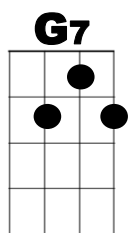

# I'm Dreaming of a White Christmas (Traditional)

Intro: Lead uke 2 bars of G ↓↓↑↑↓ ↓↓↑↑↓

## Verse 1:

**G** **Am** **D**  
I'm dreaming of a white Christmas,  
**C** **D** **G**  
Just like the ones I used to know,  
**G** **G7** **C** **Cm**  
Where the tree tops glisten and children listen,  
**G** **Em** **Am** **D**  
To hear sleigh bells in the snow

## Verse 2:

**G** **Am** **D**  
I'm dreaming of a white Christmas,  
**C** **D** **G**  
With every Christmas card I write,  
**G** **G7** **C** **Cm**  
May your days be merry and bright,  
**G** **Am** **G**  
And may all your Christmases be white

## Verse 3:

**G** **Am** **D**  
I'm dreaming of a white Christmas,  
**C** **D** **G**  
Just like the ones I used to know,  
**G** **G7** **C** **Cm**  
Where the tree tops glisten and children listen,  
**G** **Em** **Am** **D**  
To hear sleigh bells in the snow