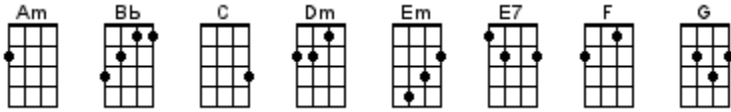

La Isla Bonita - YEAR: 1986 ARTIST: Madonna

INTRO: / 1 2 3 4 /

/ [Am] [G] ↓ / [Am] /
/ 1 2 3 4 / 1 2 3 4 /
/ [Am] [G] ↓ / [Am] /
/ [Am] [G] ↓ / [Am] /
/ [Am] [G] ↓ / [Am] /

[Am] Last night I [G] dreamt of San [Am] Pedro
[F] Just [Am] like I'd [C] never gone, I [G] knew the song
A [Am] young girl with [G] eyes like the [Am] desert
[F] It [Am] all seems like [C] yesterday, not [G] far away

[Am] Tropical the [G] island breeze
[Dm] All of nature [C] wild and free
[G] This is where I [Dm] long to be
[Dm] La Isla Bo-[Am] nita
[Am] And when the [G] samba played
[Dm] The sun would [C] set so high
Ring [G] through my ears and [Dm] sting my eyes
Your [Em] Spanish lulla-[Am] by

/ [Am] [G] ↓ / [Am] /
 / 1 2 3 4 / 1 2 3 4 /
 / [Am] [G] ↓ / [Am] /

[Dm] I want to [Bb] be where the [C] sun warms the [Dm] sky
 When it's [Dm] time for si-[Bb] esta you can [C] watch them go by
 [Dm] Beautiful [Bb] faces, no [C] cares in this [Dm] world
 Where a [Dm] girl loves a [Bb] boy
 And a [C] boy / [C] 1 2 [E7] loves a / [Am] girl [G] ↓ / [Am]

/ 1 2 /

[Am] Tropical the [G] island breeze
 [Dm] All of nature [C] wild and free
 [G] This is where I [Dm] long to be
 [Dm] La Isla Bo-[Am] nita
 [Am] And when the [G] samba played
 [Dm] The sun would [C] set so high
 Ring [G] through my ears and [Dm] sting my eyes
 Your [Em] Spanish lulla-[Am] by / [F] ↓ [G] ↓ / [Am] ↓