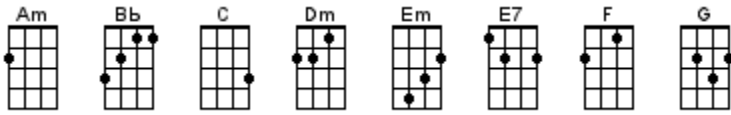

La Isla Bonita

Madonna, Patrick Leonard, Bruce Gaitsch 1986

INTRO: / 1 2 3 4 /

/ [Am] [G]↓ / [Am] /
/ 1 2 3 4 / 1 2 3 4 /
/ [Am] [G]↓ / [Am] /
/ [Am] [G]↓ / [Am] /
/ [Am] [G]↓ / [Am] /

[Am] Last night I [G] dreamt of San [Am] Pedro
[F] Just [Am] like I'd [C] never gone, I [G] knew the song
A [Am] young girl with [G] eyes like the [Am] desert
[F] It [Am] all seems like [C] yesterday, not [G] far away

[Am] Tropical the [G] island breeze
[Dm] All of nature [C] wild and free
[G] This is where I [Dm] long to be
[Dm] La Isla Bo-[Am]nita
[Am] And when the [G] samba played
[Dm] The sun would [C] set so high
Ring [G] through my ears and [Dm] sting my eyes
Your [Em] Spanish lulla-[Am]by

/ [Am] [G]↓ / [Am] /
 / 1 2 3 4 / 1 2 3 4 /
 / [Am] [G]↓ / [Am] /

[Dm] I want to **[Bb]** be where the **[C]** sun warms the **[Dm]** sky
 When it's **[Dm]** time for si-**[Bb]**esta you can **[C]** watch them go by
[Dm] Beautiful **[Bb]** faces, no **[C]** cares in this **[Dm]** world
 Where a **[Dm]** girl loves a **[Bb]** boy
 And a **[C]** boy / **[C]** 1 2 **[E7]** loves a / **[Am]** girl **[G]↓** / **[Am]**

[Am] Tropical the **[G]** island breeze
[Dm] All of nature **[C]** wild and free
[G] This is where I **[Dm]** long to be
[Dm] La Isla Bo-**[Am]**nita
[Am] And when the **[G]** samba played
[Dm] The sun would **[C]** set so high
 Ring **[G]** through my ears and **[Dm]** sting my eyes
 Your **[Em]** Spanish lulla-**[Am]**by / **[F]↓** **[G]↓** / **[Am]↓**
 / 1 2 /