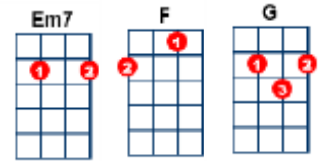

Space Oddity key:C, artist:David Bowie

For **[Fmaj7]** here am I **[Em]** sitting in a tin can,
[Fmaj7] far above the **[Em]** world

[C] Ground control to Major **[Em]** Tom.
[C] Ground control to Major **[Em]** Tom
[Am] Take your **[C]** protein pills and **[D7]** put your helmet on
[C] Ground control to Major **[Em]** Tom
[C] Commencing countdown, engines **[Em]** on
[Am] Check ignition and may **[D7]** God's love be with you

[C] This is ground control to Major **[E7]** Tom -
 you've really made the **[F]** grade
 And the **[Fm]** papers want to **[C]** know whose shirts you **[F]** wear,
 Now it's **[Fm]** time to leave the **[C]** capsule if you **[F]** dare
[C] This is Major Tom to ground con**[E7]**trol,
 I'm stepping through the **[F]** door
 And I'm **[Fm]** floating in the **[C]** most peculiar **[F]** way
 And the **[Fm]** stars look very **[C]** different to **[F]** day
 For **[Fmaj7]** here am I **[Em]** sitting in a tin can,
[Fmaj7] far above the **[Em]** world
[Bb] Planet Earth is **[Am]** blue and there's **[G]** nothing I can **[F]** do

[G] Ground control to **[E7]** Major Tom:
 Your **[Am]** circuit's dead, there's **[C]** something wrong.
 Can you **[D7]** hear me Major Tom? Can you **[C]** hear me Major Tom?
 Can you **[G]** hear me Major Tom? Can you

[Fmaj7] Here am I **[Em]** floating round my tin can,
[Fmaj7] far above the **[Em]** moon
[Bb] Planet Earth is **[Am]** blue and there's **[G]** nothing I can **[F]** do

[C]-[F] [G]-[A] [A] [C]-[F] [G]-[A] [A]
[Fmaj7]/ [Em7]/ [A] [A] [C] [C] [D] [D] [E] [E]