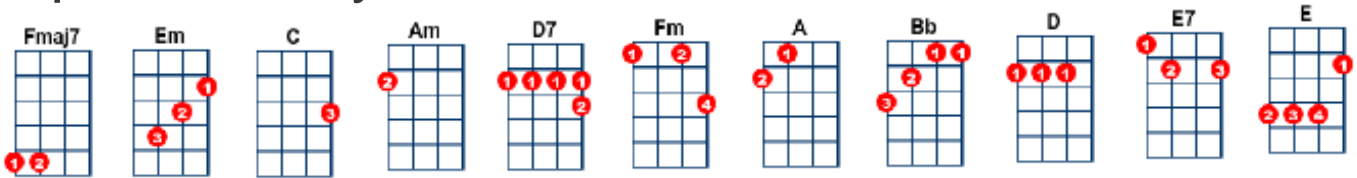

Space Oddity key:C, artist:David Bowie

For **[Fmaj7]** here am I **[Em]** sitting in a tin can,
[Fmaj7] far above the **[Em]** world

[C] Ground control to Major **[Em]** Tom.
[C] Ground control to Major **[Em]** Tom
[Am] Take your **[C]** protein pills and **[D7]** put your helmet on
[C] Ground control to Major **[Em]** Tom
[C] Commencing countdown, engines **[Em]** on
[Am] Check ignition and may **[D7]** God's love be with you

[C] This is ground control to Major **[E7]** Tom -
 you've really made the **[F]** grade
 And the **[Fm]** papers want to **[C]** know whose shirts you **[F]** wear,
 Now it's **[Fm]** time to leave the **[C]** capsule if you **[F]** dare
[C] This is Major Tom to ground con**[E7]**trol,
 I'm stepping through the **[F]** door
 And I'm **[Fm]** floating in the **[C]** most peculiar **[F]** way
 And the **[Fm]** stars look very **[C]** different to **[F]** day
 For **[Fmaj7]** here am I **[Em]** sitting in a tin can,
[Fmaj7] far above the **[Em]** world
[Bb] Planet Earth is **[Am]** blue and there's **[G]** nothing I can **[F]** do

[G] Ground control to **[E7]** Major Tom:
 Your **[Am]** circuit's dead, there's **[C]** something wrong.
 Can you **[D7]** hear me Major Tom? Can you **[C]** hear me Major Tom?
 Can you **[G]** hear me Major Tom? Can you

[Fmaj7] Here am I **[Em]** floating round my tin can,
[Fmaj7] far above the **[Em]** moon
[Bb] Planet Earth is **[Am]** blue and there's **[G]** nothing I can **[F]** do

[C]-[F] [G]-[A] [A] [C]-[F] [G]-[A] [A]
[Fmaj7]/ [Em7]/ [A] [A] [C] [C] [D] [D] [E] [E]