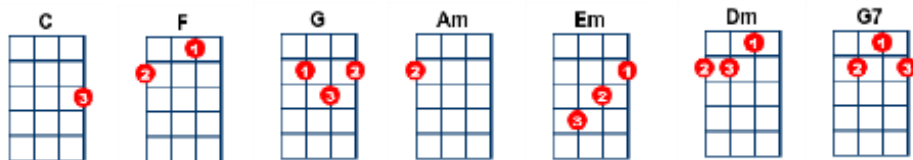

Annie's Song

key:C, artist:John Denver writer:John Denver

You **[C]** fill up my **[F]** sen**[G]**ses **[Am]**,
Like a **[F]** night in the **[C]** forest **[Em]** **[Am]**
Like a **[G]** mountain in **[F]** spring**[G]**time **[Dm]**,
Like a **[F]** walk in the **[G]** rain **[G7]**
Like a **[G]** storm in the **[F]** des**[G]**ert **[Am]**,
Like a **[F]** sleepy blue **[C]** ocean **[Em]** **[Am]**
You **[G]** fill up my **[F]** sen**[G]**ses **[Dm]**,
Come **[G7]** fill me a**[C]**gain **[C]** **[F]** **[C]**

[C] Come let me **[F]** love **[G]** you **[Am]**,
Let me **[F]** give my life **[C]** to you **[Em]** **[Am]**
Let me **[G]** drown in your **[F]** laugh**[G]**ter **[Dm]**
Let me **[F]** die in your **[G]** arms **[G7]**
Let me **[G]** lay down be**[F]**side **[G]** you **[Am]**
Let me al**[F]**ways be **[C]** with you **[Em]** **[Am]**
[G] Come let me **[F]** love **[G]** you **[Dm]**
Come **[G7]** love me a**[C]**gain **[C]** **[F]** **[C]**

You **[C]** fill up my **[F]** sen**[G]**ses **[Am]**,
Like a **[F]** night in the **[C]** forest **[Em]** **[Am]**
Like a **[G]** mountain in **[F]** spring**[G]**time **[Dm]**,
Like a **[F]** walk in the **[G]** rain **[G7]**
Like a **[G]** storm in the **[F]** des**[G]**ert **[Am]**,
Let me **[F]** give my life **[C]** to you **[Em]** **[Am]**
[G] Come let me **[F]** love **[G]** you **[Dm]**
Come **[G7]** love me a**[C]**gain **[C]** **[F]** **[C]**

You **[C]** fill up my **[F]** sen**[G]**ses **[Am]**,
Like a **[F]** night in the **[C]** forest **[Em]** **[Am]**
Like a **[G]** mountain in **[F]** spring**[G]**time **[Dm]**
Like a **[F]** walk in the **[G]** rain **[G7]**
Like a **[G]** storm in the **[F]** des**[G]**ert **[Am]**,
Like a **[F]** sleepy blue **[C]** ocean **[Em]** **[Am]**
You **[G]** fill up my **[F]** sen**[G]**ses **[Dm]**
Come **[G7]** fill me a**[C]**gain **[F]** **[C]** **[F]** **[C]** **[F]** **[C]**