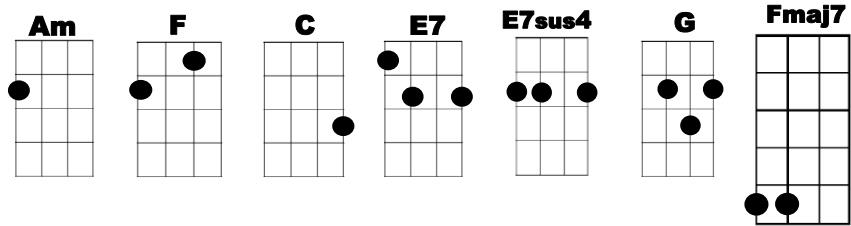

California Dreaming - (The Mamas and the Papas)

GCEA Tuning:

DGBE Baritone: