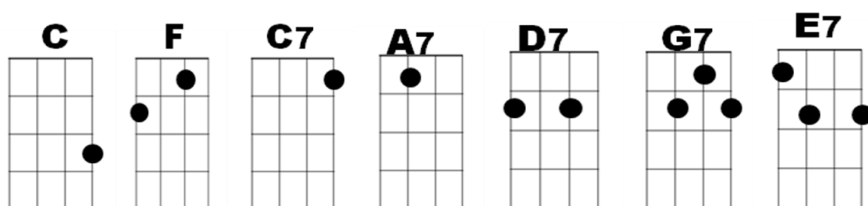

San Francisco Bay Blues – Written & recorded by Jesse Fuller 1954, also recorded by Eric Clapton

http://www.youtube.com/watch?v=1SzP3_K_7EE

Speed 162 bpm

Intro: 1, 2, 1, 2, 3, I got the

I got the [C] blues from my baby down [F] by the San
Francisco [C] Bay, [C7]
the [F] ocean liners, not so far a-[C]-way. [C7]
[F] I didn't mean to treat her so bad, she was the [C] best girl
I ever have [A7] had,
[D7] Said goodbye, I can take a cry, [G7] I wanna lay down
and die.

I [C] ain't got a nickel and I [F] ain't got a lousy dime. [C][C7]
She [F] don't come back, ain't gonna lose my [E7] mind.
[F] If I ever get back to stay, it's gonna [C] be another brand
new [A7] day,
[D7] Walkin' with my baby down [G7] by the San Francisco
[C] Bay. [G7]

Kazoo & Ukes:

I got the [C] blues from my baby down [F] by the
San Francisco [C] Bay, [C7]
the [F] ocean liners, not so far a-[C]-way. [C7]
[F] I didn't mean to treat her so bad, she was the [C] best girl
I ever have] [A7] had,
[D7] Said goodbye, I can take a cry, [G7] I wanna lay down
and die.

San Francisco Bay Blues (continued)

[C] Sittin down [F] lookin' from my [C] back door, wondrin'
which [F] way to [C] go,
The [F] woman I'm so crazy about, she don't love me no
more. [C]
[F] Think I'll catch me the freight train, [C] 'cause I'm feelin'
[A7] blue,
[D7] ride all the way to the end of the line,
[G7] thinkin' only you.
[C] Meanwhile, [F] livin' in the [C] city, just about to
[F] go ins-[C]-ane,
[F] All I heard my Baby Lord, wishin [E7] you could call my
name.
[F] If I ever get back to stay, it's gonna [C] be another brand
new [A7] day,
[D7] Walkin' with my baby down [G7] by the San Francisco
[C] Bay, hey [A7] hey,
[D7] Walkin' with my baby down [G7] by the San Francisco
[C] Bay,
Yeah, [D7] walkin' with my baby down
G7 C //// / F / C /-
by the San Francisco Bay.....