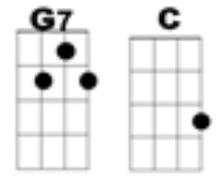

# Lily the Pink – 1968: Scaffold

Chords in this tune:

Oh  we'll  drink a drink a drink

To lily the  Pink the Pink the Pink

The saviour of our human  race

For she invented, medicinal  compound

Most efficacious in every  case

Mr Freers  had sticky out  ears

and it made him awful  shy

so we gave him medicinal  compound

now he's learning how to  fly

## Lily the Pink *(continued)*

Oh  we'll  drink a drink a drink

To Lily the  Pink the Pink the Pink

The saviour of our human  race

For she invented, medicinal  compound

Most efficacious in every  case

Brother [C] Tony was known to be [G7] bony

He would never eat his [C] meals

And so they gave him medicinal [G7] compound

Now they move him round on [C] wheels

Oh [G7] we'll [C] drink a drink a drink

To Lily the [G7] Pink the Pink the Pink

The saviour of our human [C] race