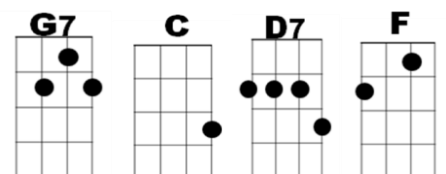

# Alexander's Ragtime Band – Written by Irving Berlin, 1911

*Introduction:* 1 2 3 Come on and . . .

Come on and (C) hear , Come on and hear

(G7) Alexander's ragtime (C) band

(F) Come on and hear, come on and hear

It's the best band in the land

(C) They can play the bugle call

Like you've never heard it before

[Tacit] So natural that you want to go to war

(D7) That's just the bestest band what (G7) am,

honey lamb

(C) Come on along, come on along

(G7) Let me take you by the (C) hand

(F) Up to the man, up to the man

Who's the leader of the band

(C) And if you care to hear the Swanee River

(F) Played in ragtime

(C) Come on and hear, come on and hear

(F) Alexander's (G7) ragtime (C) band