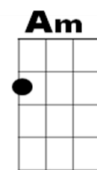

Always Look On the Bright Side Of Life – Monty Python

<http://www.youtube.com/watch?v=JrdEMERq8MA>

Verse 1—single strums, talking the words not singing

Oh cheer up , you know what they say

Am / D / G / Em /

Some things in life are bad they can really make you sad

Am / D / G /

Other things just make you swear and curse

Am / D / G / Em /

When you're chewing on life's gristle, don't grumble give a whistle

Am / / D7 / / / /

And this'll help things turn out for the best

Chorus

G Em Am D7 G Em Am D7

And always look on the bright side of life *(whistle)*

G Em Am D7 G Em Am D7

Always look on the light side of life. *(whistle)*

Verse 2

Final chorus

G Em Am D7 G Em Am D7
And always look on the bright side of life, (*whistle*)
G Em Am D7 G Em Am D7
Always look on the bright side of life. (*whistle*)
A F#m Bm E7 A F#m Bm E7
Always look on the bright side of life, (*whistle*)
A F#m Bm E7 A
Always look on the bright side of life