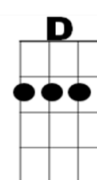

Always Look On the Bright Side Of Life – Monty Python

<http://www.youtube.com/watch?v=JrdEMERq8MA>

Verse 1—single strums, talking the words not singing

Oh cheer up , you know what they say

Am / D / G / Em /

Some things in life are bad they can really make you sad

Am / D / G /

Other things just make you swear and curse

Am / D / G / Em /

When you're chewing on life's gristle, don't grumble give a whistle

Am / / D7 / / / /

And this'll help things turn out for the best

Chorus

G Em Am D7 G Em Am D7

And always look on the bright side of life *(whistle)*

G Em Am D7 G Em Am D7

Always look on the light side of life. *(whistle)*

Verse 2

Final chorus

G Em Am D7 G Em Am D7
And always look on the bright side of life, (*whistle*)
G Em Am D7 G Em Am D7
Always look on the bright side of life. (*whistle*)
A F#m Bm E7 A F#m Bm E7
Always look on the bright side of life, (*whistle*)
A F#m Bm E7 A
Always look on the bright side of life