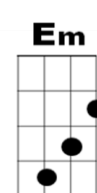

Always Look On the Bright Side Of Life – Monty Python

<http://www.youtube.com/watch?v=JrdEMERq8MA>

Verse 1—single strums, talking the words not singing

Oh cheer up , you know what they say

Am / D / G / Em /

Some things in life are bad they can really make you sad

Am / D / G /

Other things just make you swear and curse

Am / D / G / Em /

When you're chewing on life's gristle, don't grumble give a whistle

Am / / D7 / / / /

And this'll help things turn out for the best

Chorus

G Em Am D7 G Em Am D7

And always look on the bright side of life *(whistle)*

G Em Am D7 G Em Am D7

Always look on the light side of life. *(whistle)*

Verse 2

Final chorus

G Em Am D7 G Em Am D7
And always look on the bright side of life, (*whistle*)
G Em Am D7 G Em Am D7
Always look on the bright side of life. (*whistle*)
A F#m Bm E7 A F#m Bm E7
Always look on the bright side of life, (*whistle*)
A F#m Bm E7 A
Always look on the bright side of life