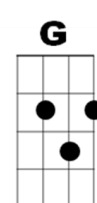

Always Look On the Bright Side Of Life – Monty Python

<http://www.youtube.com/watch?v=JrdEMERq8MA>

Verse 1—single strums, talking the words not singing

Oh cheer up , you know what they say

Am / D / G / Em /

Some things in life are bad they can really make you sad

Am / D / G /

Other things just make you swear and curse

Am / D / G / Em /

When you're chewing on life's gristle, don't grumble give a whistle

Am / / D7 / / / /

And this'll help things turn out for the best

Chorus

G Em Am D7 G Em Am D7

And always look on the bright side of life *(whistle)*

G Em Am D7 G Em Am D7

Always look on the light side of life. *(whistle)*

Verse 2

Final chorus

G Em Am D7 G Em Am D7
And always look on the bright side of life, (*whistle*)
G Em Am D7 G Em Am D7
Always look on the bright side of life. (*whistle*)
A F#m Bm E7 A F#m Bm E7
Always look on the bright side of life, (*whistle*)
A F#m Bm E7 A
Always look on the bright side of life