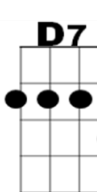

Always Look On the Bright Side Of Life – Monty Python

<http://www.youtube.com/watch?v=JrdEMERq8MA>

Verse 1—single strums, talking the words not singing

Oh cheer up , you know what they say

Am / D / G / Em /

Some things in life are bad they can really make you sad

Am / D / G /

Other things just make you swear and curse

Am / D / G / Em /

When you're chewing on life's gristle, don't grumble give a whistle

Am / / D7 / / / /

And this'll help things turn out for the best

Chorus

G Em Am D7 G Em Am D7

And always look on the bright side of life *(whistle)*

G Em Am D7 G Em Am D7

Always look on the light side of life. *(whistle)*

Verse 2

Final chorus

G Em Am D7 G Em Am D7
And always look on the bright side of life, (*whistle*)
G Em Am D7 G Em Am D7
Always look on the bright side of life. (*whistle*)
A F#m Bm E7 A F#m Bm E7
Always look on the bright side of life, (*whistle*)
A F#m Bm E7 A
Always look on the bright side of life