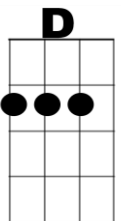

I'm Dreaming of a White Christmas (Traditional)

Intro: Lead uke 2 bars of G ↓↓↑↑↓ ↓↓↑↑↓

Verse 1:

G **Am** **D**
I'm dreaming of a white Christmas,
C **D** **G**
Just like the ones I used to know,
G **G7** **C** **Cm**
Where the tree tops glisten and children listen,
G **Em** **Am** **D**
To hear sleigh bells in the snow

Verse 2:

G **Am** **D**
I'm dreaming of a white Christmas,
C **D** **G**
With every Christmas card I write,
G **G7** **C** **Cm**
May your days be merry and bright,
G **Am** **G**
And may all your Christmases be white

Verse 3:

G **Am** **D**
I'm dreaming of a white Christmas,
C **D** **G**
Just like the ones I used to know,
G **G7** **C** **Cm**
Where the tree tops glisten and children listen,
G **Em** **Am** **D**
To hear sleigh bells in the snow

I'm Dreaming of a White Christmas (Traditional) - Continued

Verse 4:

G **Am** **D**
I'm dreaming of a white Christmas,
C **D** **G**
With every Christmas card I write,

Slow down for this line

G **G7** **C** **Cm**
May your days be merry and bright,