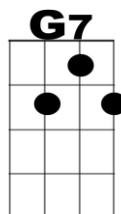

I'm Dreaming of a White Christmas (Traditional)

Intro: Lead uke 2 bars of G ↓↓↑↑↓ ↓↓↑↑↓

Verse 1:

G **Am** **D**
I'm dreaming of a white Christmas,
C **D** **G**
Just like the ones I used to know,
G **G7** **C** **Cm**
Where the tree tops glisten and children listen,
G **Em** **Am** **D**
To hear sleigh bells in the snow

Verse 2:

G **Am** **D**
I'm dreaming of a white Christmas,
C **D** **G**
With every Christmas card I write,
G **G7** **C** **Cm**
May your days be merry and bright,
G **Am** **G**
And may all your Christmases be white

Verse 3:

G **Am** **D**
I'm dreaming of a white Christmas,
C **D** **G**
Just like the ones I used to know,
G **G7** **C** **Cm**
Where the tree tops glisten and children listen,
G **Em** **Am** **D**
To hear sleigh bells in the snow

I'm Dreaming of a White Christmas (Traditional) - Continued

Verse 4:

G **Am** **D**
I'm dreaming of a white Christmas,
C **D** **G**
With every Christmas card I write,

Slow down for this line

G **G7** **C** **Cm**
May your days be merry and bright,