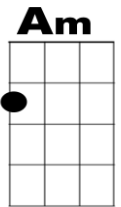

I'm Dreaming of a White Christmas (Traditional)

Intro: Lead uke 2 bars of G ↓↓↑↑↓ ↓↓↑↑↓

Verse 1:

G **Am** **D**
I'm dreaming of a white Christmas,
C **D** **G**
Just like the ones I used to know,
G **G7** **C** **Cm**
Where the tree tops glisten and children listen,
G **Em** **Am** **D**
To hear sleigh bells in the snow

Verse 2:

G **Am** **D**
I'm dreaming of a white Christmas,
C **D** **G**
With every Christmas card I write,
G **G7** **C** **Cm**
May your days be merry and bright,
G **Am** **G**
And may all your Christmases be white

Verse 3:

G **Am** **D**
I'm dreaming of a white Christmas,
C **D** **G**
Just like the ones I used to know,
G **G7** **C** **Cm**
Where the tree tops glisten and children listen,
G **Em** **Am** **D**
To hear sleigh bells in the snow

I'm Dreaming of a White Christmas (Traditional) - Continued

Verse 4:

G **Am** **D**
I'm dreaming of a white Christmas,
C **D** **G**
With every Christmas card I write,

Slow down for this line

G **G7** **C** **Cm**
May your days be merry and bright,