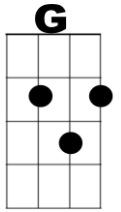

I'm Dreaming of a White Christmas (Traditional)

Intro: Lead uke 2 bars of G ↓↓↑↑↓ ↓↓↑↑↓

Verse 1:

G **Am** **D**
I'm dreaming of a white Christmas,
C **D** **G**
Just like the ones I used to know,
G **G7** **C** **Cm**
Where the tree tops glisten and children listen,
G **Em** **Am** **D**
To hear sleigh bells in the snow

Verse 2:

G **Am** **D**
I'm dreaming of a white Christmas,
C **D** **G**
With every Christmas card I write,
G **G7** **C** **Cm**
May your days be merry and bright,
G **Am** **G**
And may all your Christmases be white

Verse 3:

G **Am** **D**
I'm dreaming of a white Christmas,
C **D** **G**
Just like the ones I used to know,
G **G7** **C** **Cm**
Where the tree tops glisten and children listen,
G **Em** **Am** **D**
To hear sleigh bells in the snow

I'm Dreaming of a White Christmas (Traditional) - Continued

Verse 4:

G **Am** **D**
I'm dreaming of a white Christmas,
C **D** **G**
With every Christmas card I write,

Slow down for this line

G **G7** **C** **Cm**
May your days be merry and bright,