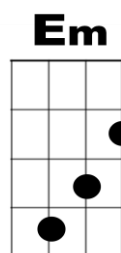

I'm Dreaming of a White Christmas (Traditional)

Intro: Lead uke 2 bars of G ↓↓↑↑↓ ↓↓↑↑↓

Verse 1:

G **Am** **D**
I'm dreaming of a white Christmas,
C **D** **G**
Just like the ones I used to know,
G **G7** **C** **Cm**
Where the tree tops glisten and children listen,
G **Em** **Am** **D**
To hear sleigh bells in the snow

Verse 2:

G **Am** **D**
I'm dreaming of a white Christmas,
C **D** **G**
With every Christmas card I write,
G **G7** **C** **Cm**
May your days be merry and bright,
G **Am** **G**
And may all your Christmases be white

Verse 3:

G **Am** **D**
I'm dreaming of a white Christmas,
C **D** **G**
Just like the ones I used to know,
G **G7** **C** **Cm**
Where the tree tops glisten and children listen,
G **Em** **Am** **D**
To hear sleigh bells in the snow