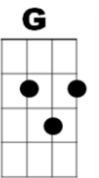

Rockin' Around the Christmas Tree (Johnny Marks)

Intro: lead uke **G** / / / / / / / / Rocking . . .

1 2 3 4 2 2 3 4

Verse 1:

G

Rocking around the Christmas tree

D

At the Christmas party hop,

D

Mistletoe hung where you can see

D

G

Every couple try to stop

G

Rocking around the Christmas tree

D

C
Voices singing 'Let's be jolly,

A **D**
Deck the halls with boughs of holly'.

A *Tacet*
Fa la la la laaa, la la la laa

Verse 4:

G
Rocking around the Christmas tree

D
Let the Christmas spirit ring,

D
Later we'll have some pumpkin pie