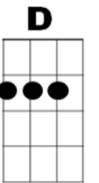

Rockin' Around the Christmas Tree (Johnny Marks)

Intro: lead uke **G** / / / / / / / / Rocking . . .

1 2 3 4 2 2 3 4

Verse 1:

G

Rocking around the Christmas tree

D

At the Christmas party hop,

D

Mistletoe hung where you can see

D

G

Every couple try to stop

G

Rocking around the Christmas tree

D

Let the Christmas spirit ring,

D

Later we'll have some pumpkin pie

G

And we'll do some carol-ling

Verse 2:

C

Bm

C
Voices singing 'Let's be jolly,

A **D**
Deck the halls with boughs of holly'.

A *Tacet*
Fa la la la laaa, la la la laa

Verse 4:

G
Rocking around the Christmas tree

D
Let the Christmas spirit ring,

D
Later we'll have some pumpkin pie