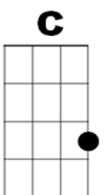

Verse 2:

C

Bm

You will get a sentimental feeling when you hear

C

Voices singing 'Let's be jolly,

A *Tacet*

Deck the halls with boughs of holly'.

G

Rocking around the Christmas tree

G

D

D

Have a happy holiday. Everyone dancing merrily

G

In the new old-fashioned way.