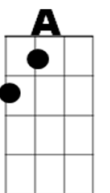

Rockin' Around the Christmas Tree (Johnny Marks)

Intro: lead uke **G** / / / / / / / / Rocking . . .

1 2 3 4 2 2 3 4

Verse 1:

G

Rocking around the Christmas tree

D

At the Christmas party hop,

D

Mistletoe hung where you can see

D

G

Every couple try to stop

G

Rocking around the Christmas tree

D

Let the Christmas spirit ring,

D

Later we'll have some pumpkin pie

G

And we'll do some carol-ling

Verse 2:

C

Bm

C
Voices singing 'Let's be jolly,

A **D**
Deck the halls with boughs of holly'.

A *Tacet*
Fa la la la laaa, la la la laa

Verse 4:

G
Rocking around the Christmas tree

D
Let the Christmas spirit ring,

D
Later we'll have some pumpkin pie