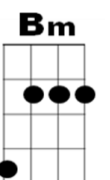

Rockin' Around the Christmas Tree (Johnny Marks)

Intro: lead uke **G** / / / / / / / / Rocking . . .

1 2 3 4 2 2 3 4

Verse 1:

G

Rocking around the Christmas tree

D

At the Christmas party hop,

D

Mistletoe hung where you can see

D

G

Every couple try to stop

G

Rocking around the Christmas tree

D

Let the Christmas spirit ring,

D

Later we'll have some pumpkin pie

G

And we'll do some carol-ling

Verse 2:

C

Bm

C
Voices singing 'Let's be jolly,

A **D**
Deck the halls with boughs of holly'.

A *Tacet*
Fa la la la laaa, la la la laa

Verse 4:

G
Rocking around the Christmas tree

D
Let the Christmas spirit ring,

D
Later we'll have some pumpkin pie