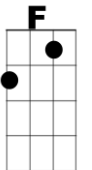

# Let Me Be Your Teddy Bear (Elvis Medley 1 of 3)

(Kal Mann & Bernie Lowe, 1957) Elvis Presley & previously Red Sovine

Intro: | **G/ Gb/ F/ Gb/** | **G** /// |

## Verse 1:

**C** **F** **C**  
Oh baby let me be, your lovin teddy bear

**F** **C**  
Put a chain around my neck and lead me anywhere

**G** *Tacet* **C**  
Oh let me be (Oh let me be), your teddy bear

## Verse 3:

**C** **F** **C**  
Oh baby let me be, around you every night

**F**  
Run your fingers through my hair

**F** **C**  
and cuddle me real tight

**G** *Tacet* **C**  
Oh let me be (Oh let me be), your teddy bear

**C** **G7 / C -**  
I just wanna be your teddy bear,

*Sing*

*Tacet* ① 2 3 ① 2 3 ① 2 3 **G** 2 3  
teddy bear, teddy bear, Are you lonesome. . .