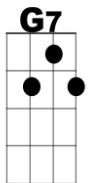

# Let Me Be Your Teddy Bear (Elvis Medley 1 of 3)

(Kal Mann & Bernie Lowe, 1957) Elvis Presley & previously Red Sovine

Intro: | **G/ Gb/ F/ Gb/** | **G** /// |

## Verse 1:

**C** **F** **C**  
Oh baby let me be, your lovin teddy bear

**F** **C**  
Put a chain around my neck and lead me anywhere

**G** *Tacet* **C**  
Oh let me be (Oh let me be), your teddy bear

## Chorus:

**F** **G(stop)**  
I don't want to be a tiger

**F** **G(stop)**  
Cause tigers play too rough

**F** **G(stop)**  
I don't want to be a lion

**F** **G** **C**  
Cause lions ain't the kind you love enough

**C** **G7 / C -**  
I just wanna be your teddy bear,

*Sing*

*Tacet* ① 2 3 ① 2 3 ① 2 3 **G** 2 3  
teddy bear, teddy bear, Are you lonesome. . .