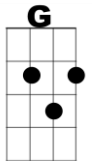

# Let Me Be Your Teddy Bear (Elvis Medley 1 of 3)

(Kal Mann & Bernie Lowe, 1957) Elvis Presley & previously Red Sovine

Intro: | **G/ Gb/ F/ Gb/** | **G** /// |

## Verse 1:

**C** **F** **C**  
Oh baby let me be, your lovin teddy bear

**F** **C**  
Put a chain around my neck and lead me anywhere

**G** *Tacet* **C**  
Oh let me be (Oh let me be), your teddy bear

## Chorus:

**F** **G(stop)**  
I don't want to be a tiger

**F** **G(stop)**  
Cause tigers play too rough

**F** **G(stop)**  
I don't want to be a lion

**F** **G** **C**  
Cause lions ain't the kind you love enough

**C** **G7 / C -**  
I just wanna be your teddy bear,

*Sing*

*Tacet* ① 2 3 ① 2 3 ① 2 3 **G** 2 3  
teddy bear, teddy bear, Are you lonesome. . .