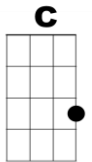

# Let Me Be Your Teddy Bear (Elvis Medley 1 of 3)

(Kal Mann & Bernie Lowe, 1957) Elvis Presley & previously Red Sovine

Intro: | **G/ Gb/ F/ Gb/** | **G** /// |

## Verse 1:

**C** **F** **C**  
Oh baby let me be, your lovin teddy bear

**F** **C**  
Put a chain around my neck and lead me anywhere

**G** *Tacet* **C**  
Oh let me be (Oh let me be), your teddy bear

## Verse 3:

**C** **F** **C**  
Oh baby let me be, around you every night

**F**  
Run your fingers through my hair

**F** **C**  
and cuddle me real tight

**G** *Tacet* **C**  
Oh let me be (Oh let me be), your teddy bear

**C** **G7 / C -**  
I just wanna be your teddy bear,

*Sing*

*Tacet* ① 2 3 ① 2 3 ① 2 3 **G** 2 3  
teddy bear, teddy bear, Are you lonesome. . .