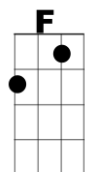

# Let Me Be Your Teddy Bear

(Kal Mann & Bernie Lowe, 1957) Elvis Presley and previously Red Sovine

Intro: | **G/ Gb/ F/ Gb/** | **G** /// |

## Verse 1:

**C** **F** **C**  
Oh baby let me be, your lovin teddy bear

**F** **C**  
Put a chain around my neck and lead me anywhere

**G** *Tacet* **C**  
Oh let me be (Oh let me be), your teddy bear

## Verse 3:

**C** **F** **C**  
Oh baby let me be, around you every night

**F**  
Run your fingers through my hair

**F** **C**  
and cuddle me real tight

**G** *Tacet* **C**  
Oh let me be (Oh let me be), your teddy bear

**C** **G7** **C- - - C(splayed)**  
I just wanna be your teddy bear (ooh . . . )