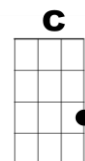

# Let Me Be Your Teddy Bear

(Kal Mann & Bernie Lowe, 1957) Elvis Presley and previously Red Sovine

Intro: | **G/ Gb/ F/ Gb/** | **G** /// |

## Verse 1:

**C** **F** **C**  
Oh baby let me be, your lovin teddy bear

**F** **C**  
Put a chain around my neck and lead me anywhere

**G** *Tacet* **C**  
Oh let me be (Oh let me be), your teddy bear

**C** **G7** **C- - - C(splayed)**  
I just wanna be your teddy bear (ooh . . . )